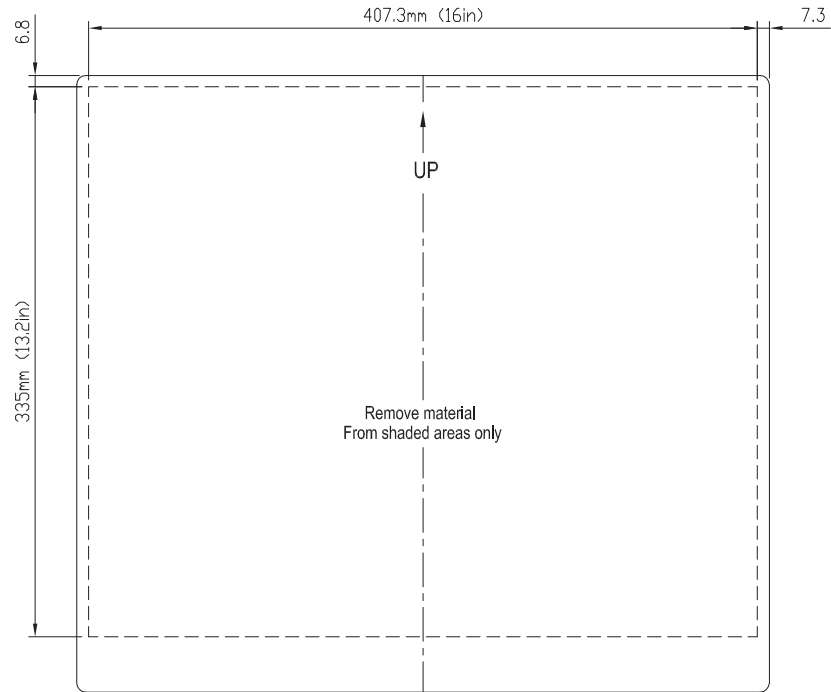

B

B

C

C

D

D

AWM-1910 Flush Mount Template

Side View

Back View